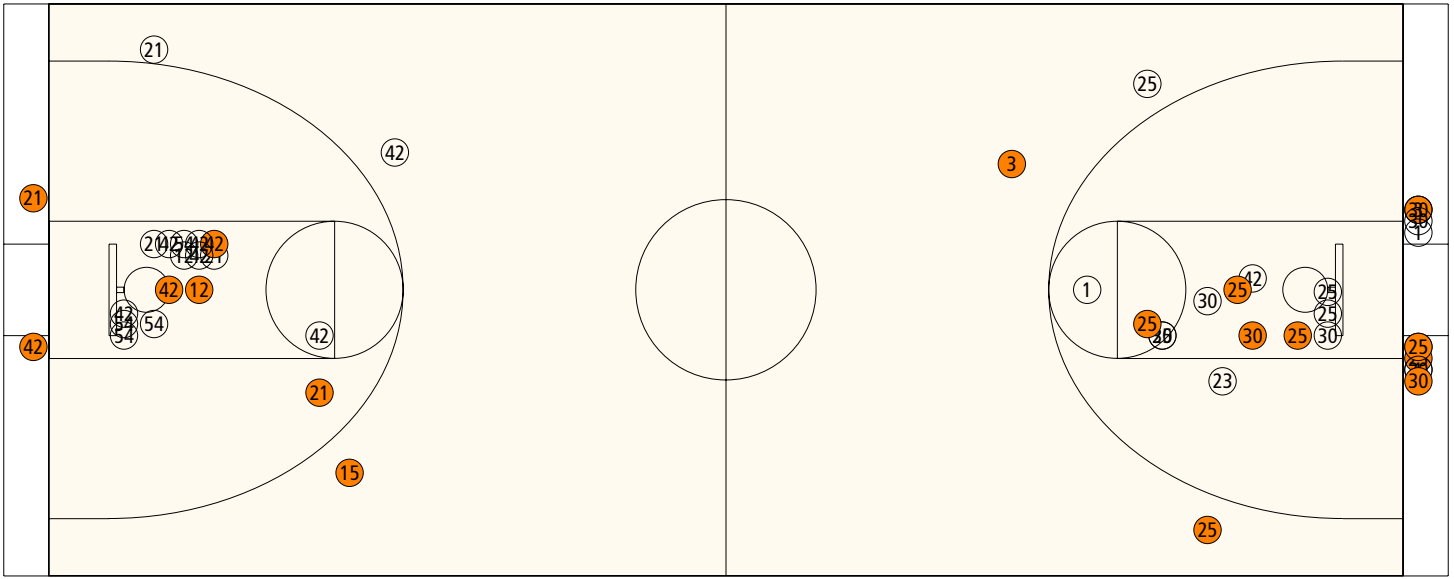

FIRST HALF

DuPont Manual

Shooting	Pts	Pts
2FG 6/18 (33.3%)	12	Pts/Shot 0.73
3FG 1/3 (33.3%)	3	2nd Eff Pts 2
TFG 7/21 (33.3%)		Pts off TO's 5
FT 1/2 (50.0%)	1	3Pt Eff +11.1
Scoring Distribution: 2FG 75.0% 3FG 18.8% FT 6.3%		

Butler

Shooting	Pts	Pts
2FG 8/23 (34.8%)	16	Pts/Shot 0.89
3FG 2/3 (66.7%)	6	2nd Eff Pts 1
TFG 10/26 (38.5%)		Pts off TO's 13
FT 2/3 (66.7%)	2	3Pt Eff +43.5
Scoring Distribution: 2FG 66.7% 3FG 25.0% FT 8.3%