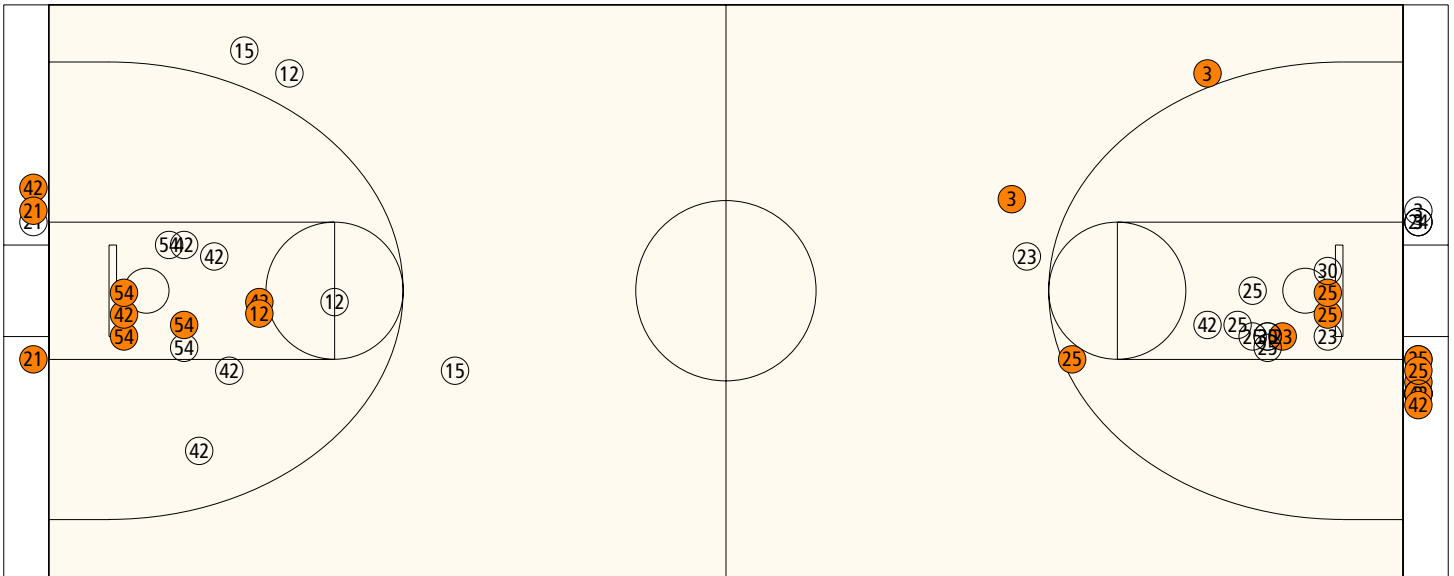

SECOND HALF

DuPont Manual

2FG 9/17 (52.9%)	18	Pts/Shot 1.07
3FG 0/3 (0.00%)	0	2nd Eff Pts 6
TFG 9/20 (45.0%)		Pts off TO's 7
FT 12/16 (75.0%)	12	3Pt Eff -35.3
Scoring Distribution: 2FG 60.0% 3FG 0.0% FT 40.0%		

Butler

2FG 10/26 (38.5%)	20	Pts/Shot 1.00
3FG 2/3 (66.7%)	6	2nd Eff Pts 10
TFG 12/29 (41.4%)		Pts off TO's 9
FT 8/10 (80.0%)	8	3Pt Eff +41.0
Scoring Distribution: 2FG 58.8% 3FG 17.6% FT 23.5%