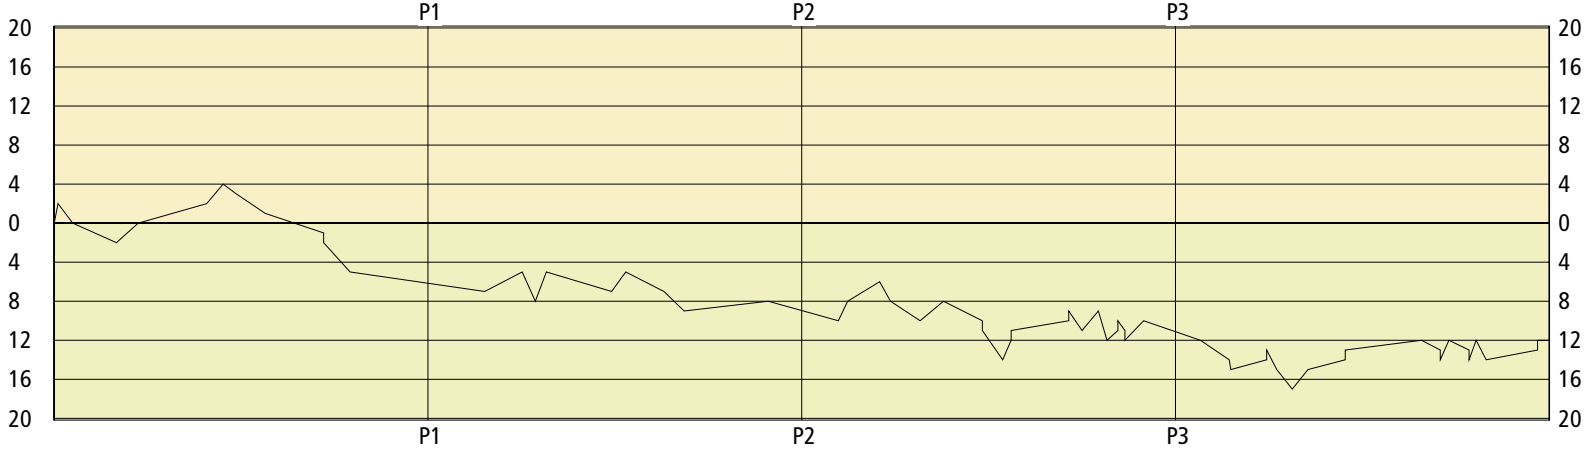

Lady Crimsons

LEAD TIMELINE

Bearettes

Lady Crimsons

SCORING TIMELINE

Bearettes