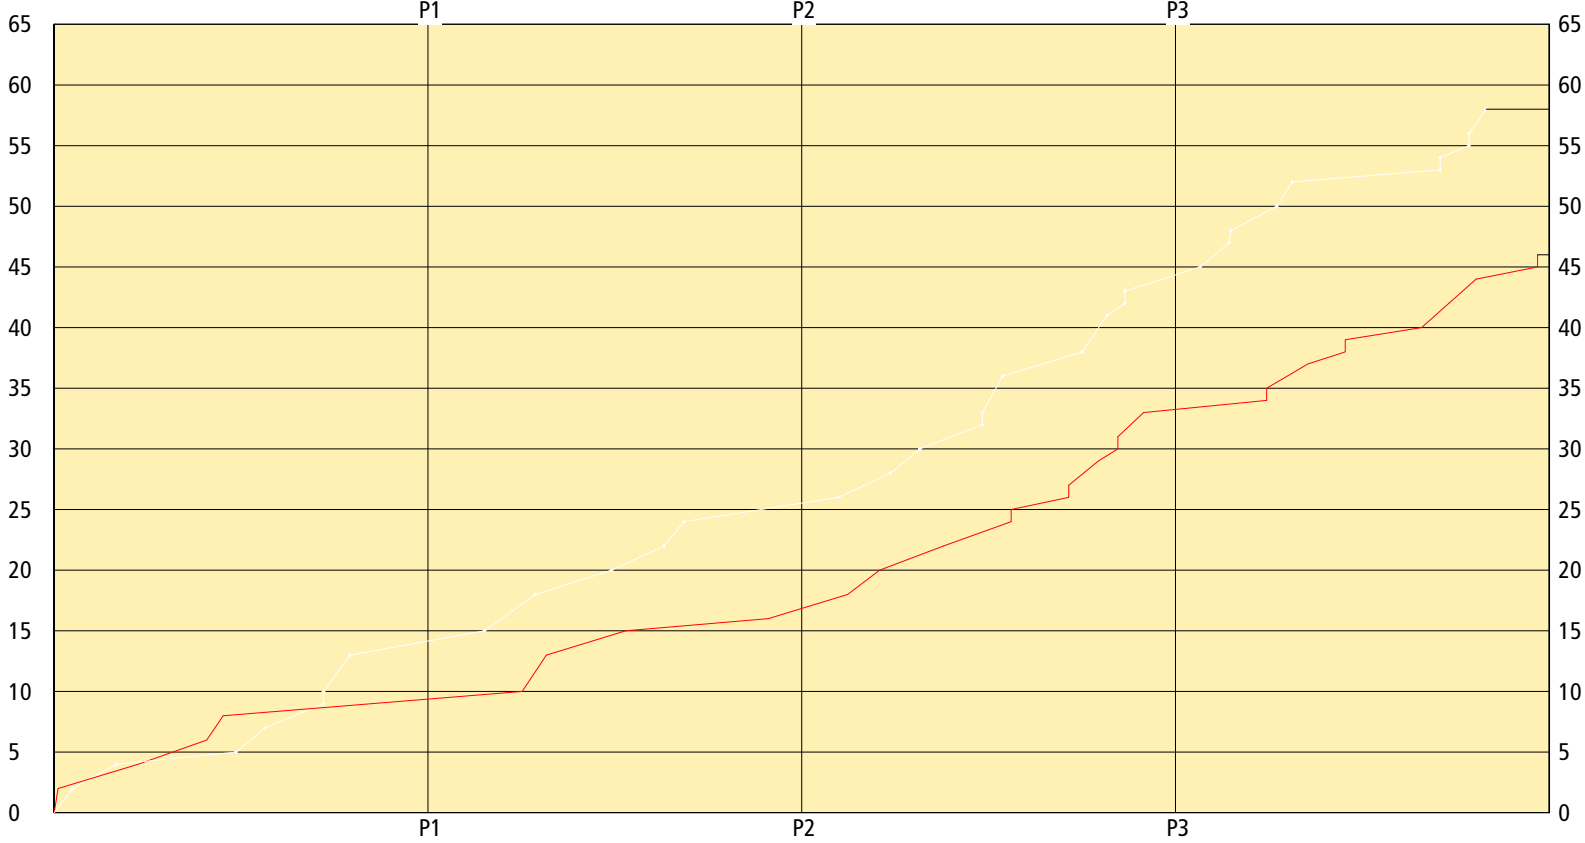

LEAD TIMELINE

Bearettes

Lady Crimsons

SCORING TIMELINE

Bearettes

Largest Lead DPM 35 BUTL 52 (17 pts) Lead Changes 3 Number of Ties 2

2008 Houchens Industries/KHSAA Girls' Sweet 16 - Play by Play Report - Scoring Only (pg 1)
DuPont Manual Lady Crimson vs. Butler Bearettes
Date: 03/15/2008 Time: 10 am CST Site: Diddle Arena-Bowling Green, KY Attendance: N